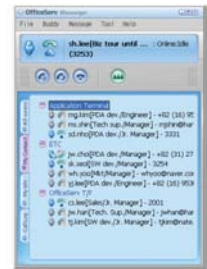

BMS Components

BMS consists of 5 components, including BMS server, OfficeServ 7000 series, IP terminals, Manager PC, and Client PC

- **BMS server**
stores multimedia contents and pushes data streaming to each IP terminals.
- **OfficeServ 7000 series**
handles VoIP calls among IP terminals.
- **IP Terminals**
displays multimedia, including VoD, corporate broadcasting on LCD and makes/receives VoIP calls.
- **Manager PC**
manages multimedia contents of server and monitors VoIP calls.
- **Client PC**
shows presence service, instant message

BMS Service

- **Multimedia Contents Streaming Service**
 - Multimedia Push Video
 - VoD (Video on Demand)
 - MCR (Multimedia Call Ring)
 - MRBT (Multimedia Ring Back Tone)
 - MCID (Multimedia Caller ID)
 - MRING (Multimedia Call Ring)
 - MBUSY (Multimedia BUSY)
 - MMOH (MultiMedia On Hold)
 - MREC (Multimedia REcording)
- **Multimedia Collaboration Service**
 - PS (Presence Service)
 - IM (Instant Messaging)
 - Multimedia Conferencing
 - Data Sharing
 - Whiteboard

Push Video service

MRBT/MCID service

Presence service

Solution Requirements

The server where the OfficeServ BMS will be installed should meet the requirements below.

O/S	Windows 2003 Server, Windows XP Professional
CPU	Pentium IV 3GHz Dual or Higher
Memory	Recommend : 2G or Higher
Network Interface	10/100 Base-T
Database	MS SQL Server 2003 / MS SQL Express